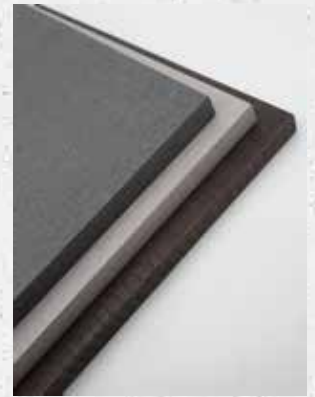

**These kitchen doors are bespoke, they are manufactured and finished, ready to fit for all our clients.**

There's no doubt that some species of wood lend themselves to a rustic appearance better than others, and Quasar's rough-sawn door range offers the best that timber has to offer. The doors are cut from prime-grade timber and are available in Ash, Oak, Eucalyptus, Dark Grey Oak, Light Grey Oak and Satin Walnut, so there's something to suit every interior décor style or commercial premises.

**Quasar**

**ASH**

**DARK GREY**

**EUCALYPLUS**

**DARK GREY, LIGHT GREY & ASH**

**LIGHT GREY**

**NATURAL ASH**

**NATURAL OAK**